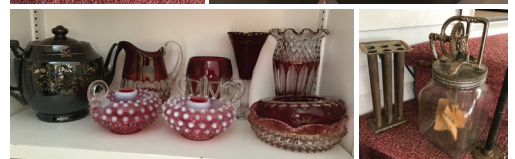

330.455.9357 • kikoauctions.com